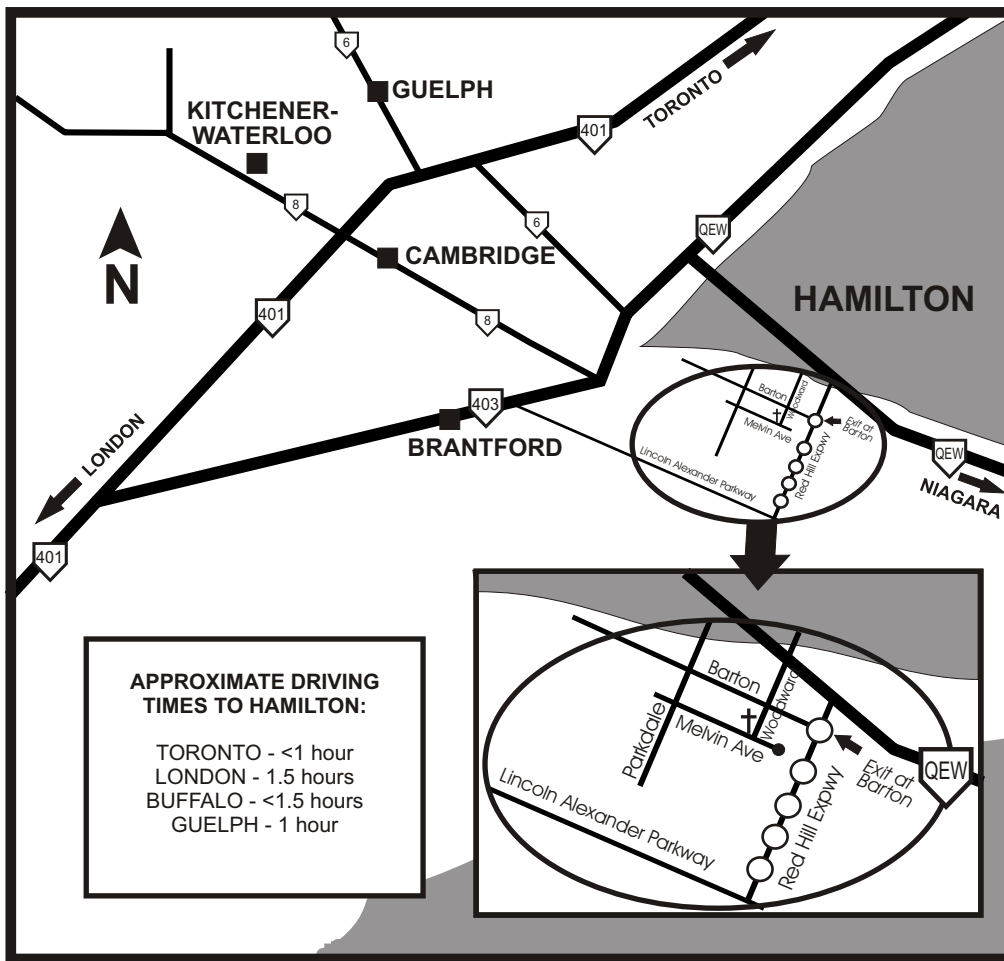

asna.ca

All Saints of North America Orthodox Church

HAMILTON • ONTARIO • CANADA

MAP

DIRECTIONS

FROM TORONTO:

Take the QEW to Hamilton
 Exit at QEW Niagara
 Cross the Skyway Bridge
 Exit at Red Hill Creek Expwy
 Turn right onto Barton
 Take first light left to Woodward
 Church is on the right at the first intersection, Woodward and Melvin

FROM LONDON:

Take Highway 401 to the 403
 Take 403 to Hamilton
 Exit at Lincoln Alexander Pkwy
 Take Parkway to last exit from left lane - Red Hill Creek Expwy
 Exit Red Hill Creek at Barton
 Turn left onto Barton
 Take first light left to Woodward
 Church is on the right at the first intersection, Woodward and Melvin

FROM NIAGARA:

Take the QEW to Hamilton
 Exit at Red Hill Creek Expressway. Turn right onto Barton. Take first light left to Woodward. The church is on the right at the first intersection, Woodward and Melvin

BY CITY BUS:

From downtown at MacNab Street Terminal, take #2 Barton bus eastbound, along Barton Street to Woodward at Melvin. No transfers required; trip is about 30 minutes in duration.

All Saints of North America Orthodox Church